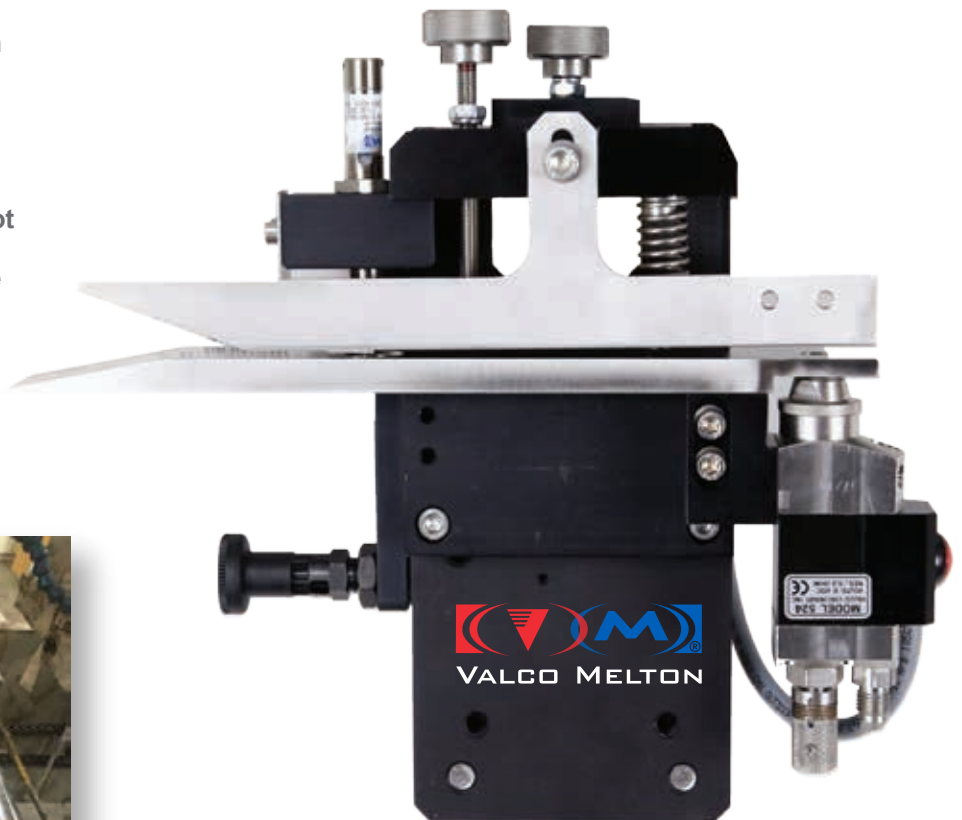

BOTTOM-UP GLUE STATION

Valco Melton High-Speed Bottom-Up Glue Station replaces side seam glue pot. The high-speed glue station offers folding carton producers an alternative to messy, labor intensive glue pots. The system provides precision, operator friendly, glue application without clean up due to adhesive slinging. Operator attention for pot-filling and adjustments are no longer required. Product quality is improved and production flexibility is achieved by applying precise glue patterns at all machine speeds with the ability to use a wider range of adhesives.

- Can be installed on any folder-gluer
- All-electric high-speed precision glue valve
- Reduces adhesive usage
- Eliminates maintenance and cleaning associated with glue pot
- Enhances machine performance and production versatility
- Glue detection available

The system is available for simple cost-effective, gluing only requirements or can be made available with glue inspection feature including kicker or marking function.

The glue station can be configured for contact or non-contact adhesive application and features a "break-away" hinge design for easy valve access.

MCP-8 Glue system pattern control with inspection capabilities

PFRM-5 Option offers one-piece glue source for easy installation and cost effective price. Includes piston pump, in-line filter, pressure-balancing regulator and output manifold