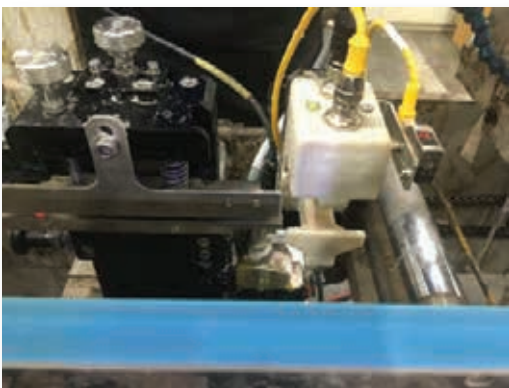

BOTTOM-UP GLUE STATION

Valco Melton High-Speed Bottom-Up Glue Station replaces side seam glue pot. The high-speed glue station offers folding carton producers an alternative to messy, labor intensive glue pots. The system provides precision, operator friendly, glue application without clean up due to adhesive slinging. Operator attention for pot-filling and adjustments are no longer required. Product quality is improved and production flexibility is achieved by applying precise glue patterns at all machine speeds with the ability to use a wider range of adhesives.

- Can be installed on any folder-gluer
- All-electric high-speed precision glue valve
- Reduces adhesive usage
- Eliminates maintenance and cleaning associated with glue pot
- Enhances machine performance and production versatility
- Glue detection available

The system is available for simple cost-effective, gluing only requirements or can be made available with glue inspection feature including kicker or marking function.

The glue station can be configured for contact or non-contact adhesive application and features a "break-away" hinge design for easy valve access.